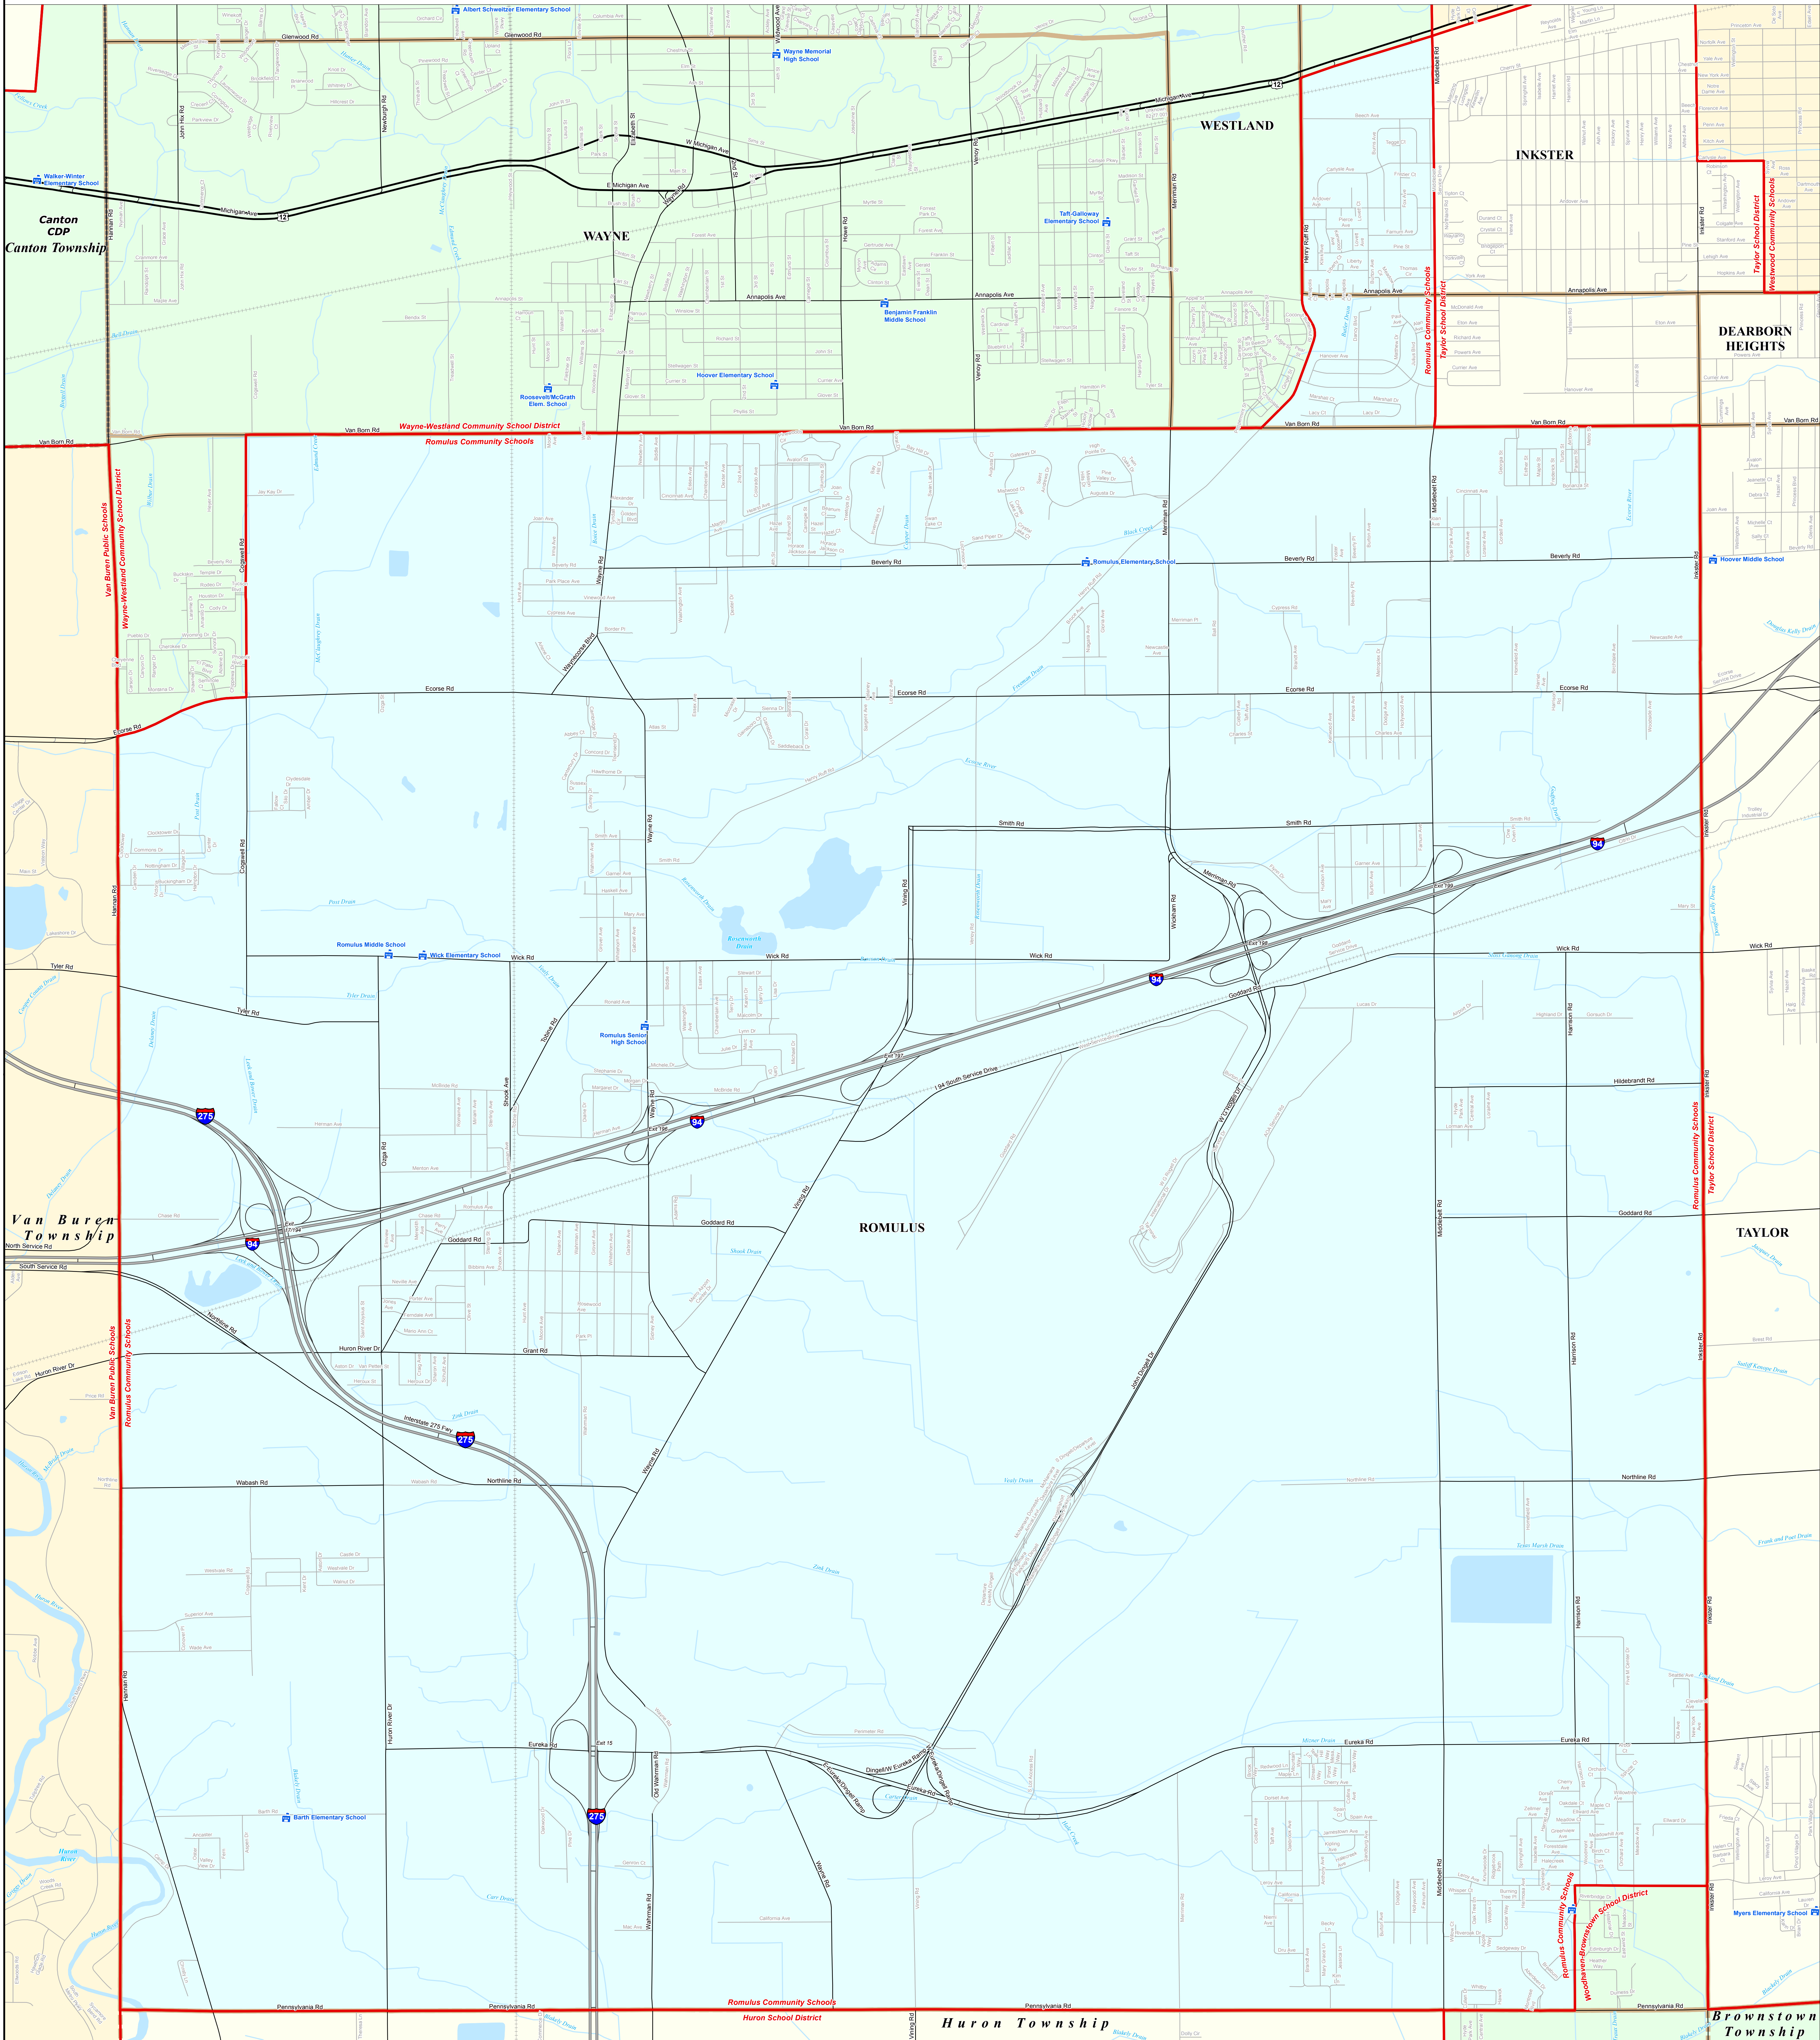

ROMULUS COMMUNITY SCHOOLS

Wayne RESA

*Note: Non K-12 School Districts identified with Asterisk (*) in Name

11/14/13

Legend	
School District	School
County	Water Feature
City	Freeway
Township	Primary Road
Village	Local Road
Census Designated Place	Railroad
	River, Stream, or Drain

Source: Michigan Geographic Framework, v13a